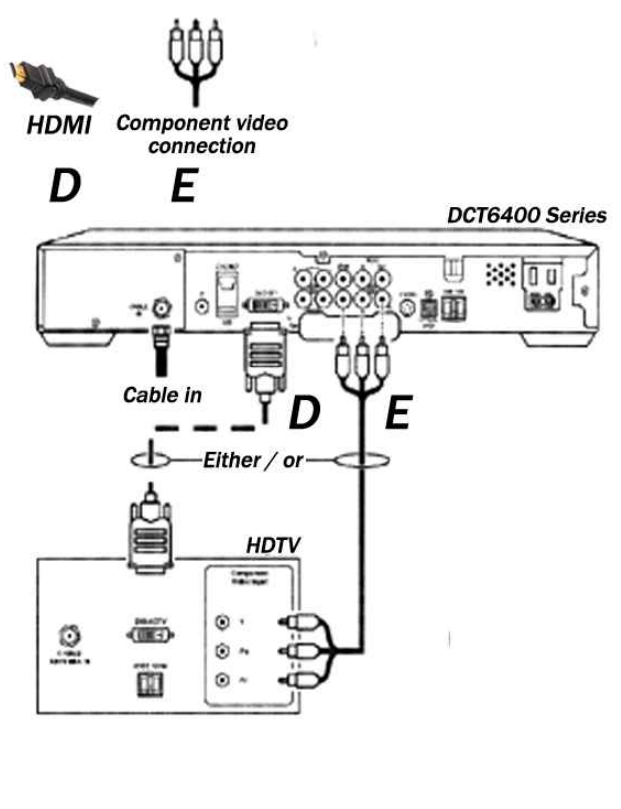

Customer Owned Cables to Install HDTV Services

(Check Owners Manual to Determine Best Option)

connecting your DCT to a HDTV - audio only

connecting your DCT to a HDTV - video only

*** OPTION B or C will allow Dolby Digital 5.1 Sound**