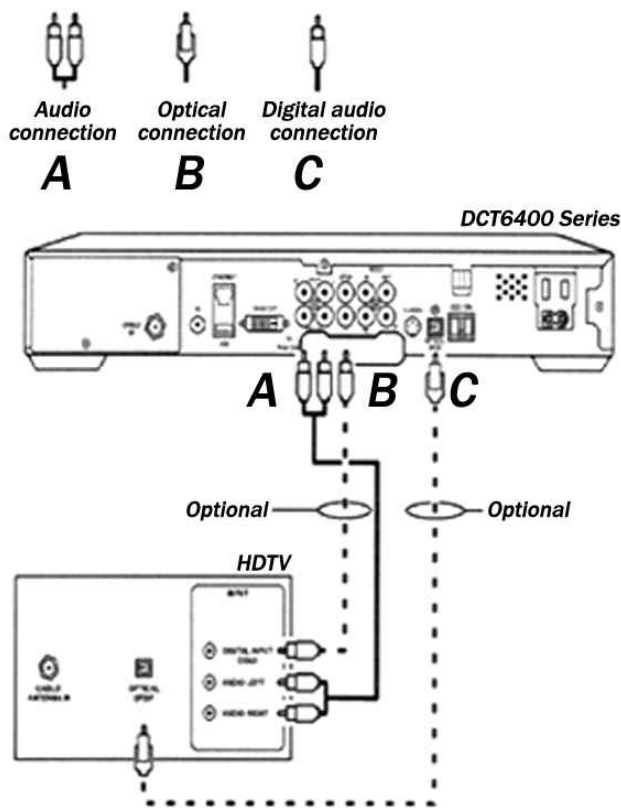

Customer Owned Cables to Install HDTV Services

(Check Owners Manual to Determine Best Option)

connecting your DCT to a HDTV - audio only

connecting your DCT to a HDTV - video only

*** OPTION B or C will allow Dolby Digital 5.1 Sound**